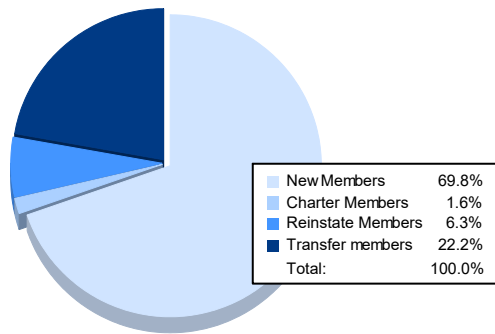

Year	New Clubs	Dropped Clubs	Gain/ Loss Clubs	New Members	Charter Members	Reinstate Members	Transfer Members	Total Member Added	Total Members Dropped	Gain/ Loss Members
2016-2017	2	5	-3	85	53	12	9	159	236	-77
2017-2018	1	4	-3	146	23	3	10	182	200	-18
2018-2019	0	1	-1	104	6	1	20	131	155	-24
2019-2020	0	0	0	79	8	7	5	99	140	-41
2020-2021	0	3	-3	44	1	4	14	63	168	-105
<b>Average</b>	<b>1</b>	<b>3</b>	<b>-2</b>	<b>92</b>	<b>18</b>	<b>5</b>	<b>12</b>	<b>127</b>	<b>180</b>	<b>-53</b>

### Membership Composition June 2021 Cumulative