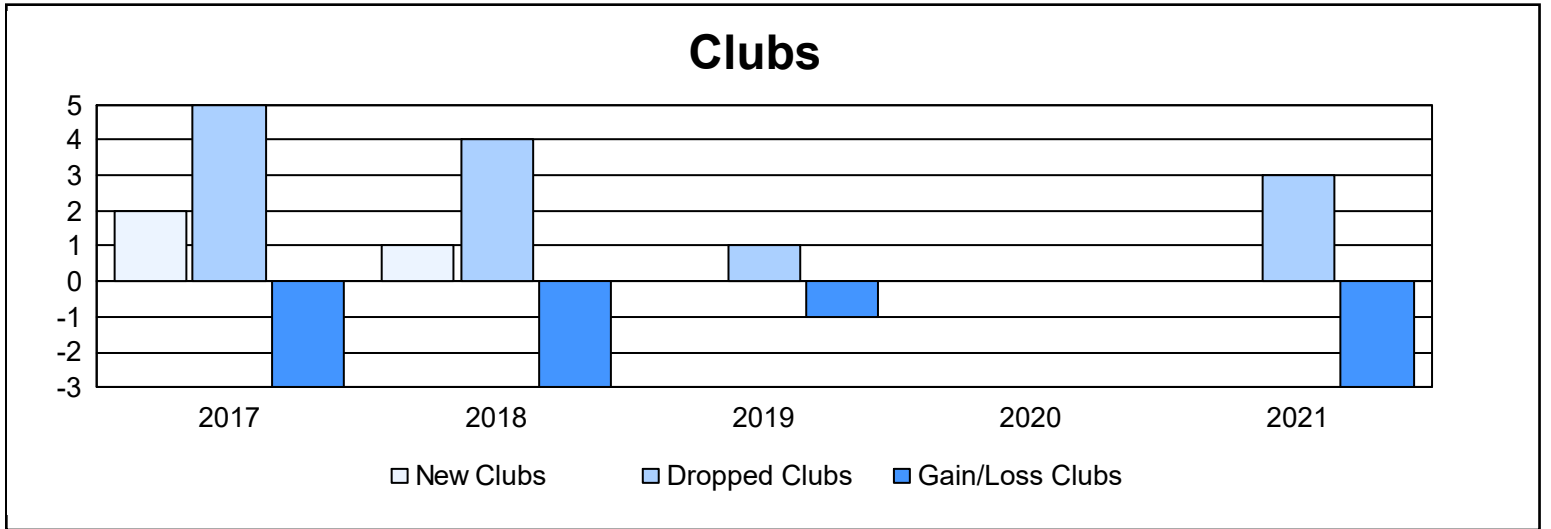

Year	New Clubs	Dropped Clubs	Gain/ Loss Clubs	New Members	Charter Members	Reinstate Members	Transfer Members	Total Member Added	Total Members Dropped	Gain/ Loss Members
2016-2017	2	5	-3	85	53	12	9	159	236	-77
2017-2018	1	4	-3	146	23	3	10	182	200	-18
2018-2019	0	1	-1	104	6	1	20	131	155	-24
2019-2020	0	0	0	79	8	7	5	99	140	-41
2020-2021	0	3	-3	44	1	4	14	63	168	-105
<b>Average</b>	<b>1</b>	<b>3</b>	<b>-2</b>	<b>92</b>	<b>18</b>	<b>5</b>	<b>12</b>	<b>127</b>	<b>180</b>	<b>-53</b>

### Membership Composition June 2021 Cumulative