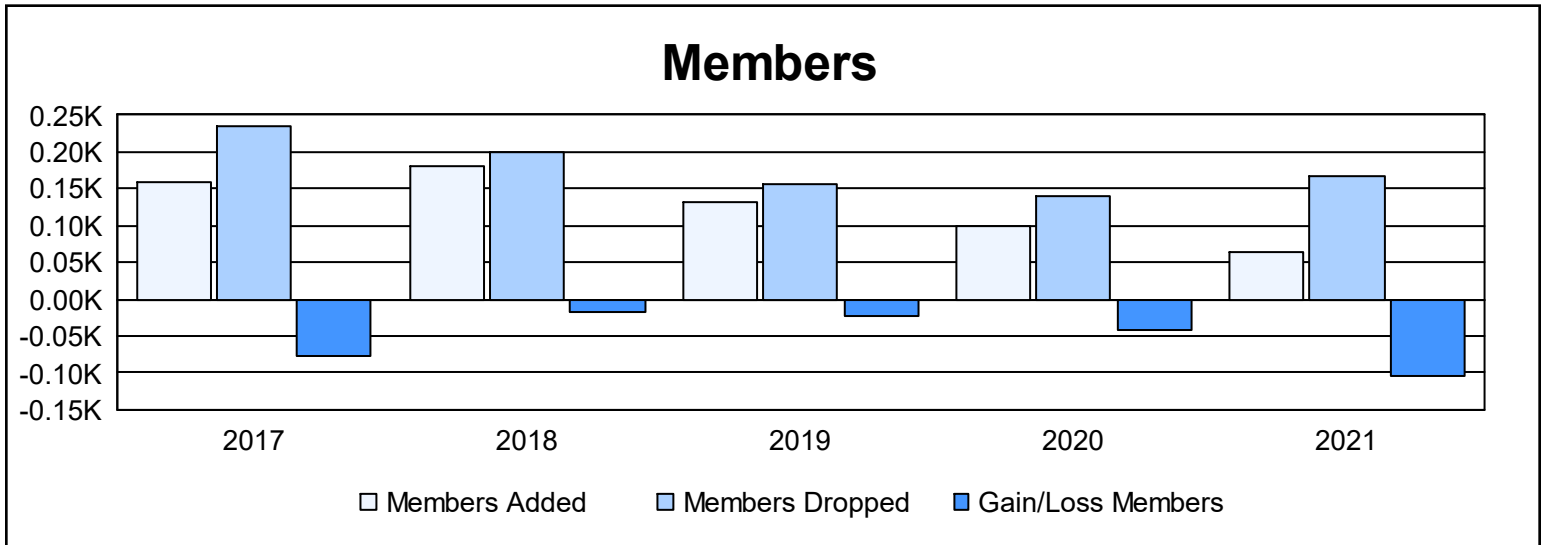

Year	New Clubs	Dropped Clubs	Gain/ Loss Clubs	New Members	Charter Members	Reinstate Members	Transfer Members	Total Member Added	Total Members Dropped	Gain/ Loss Members
2016-2017	2	5	-3	85	53	12	9	159	236	-77
2017-2018	1	4	-3	146	23	3	10	182	200	-18
2018-2019	0	1	-1	104	6	1	20	131	155	-24
2019-2020	0	0	0	79	8	7	5	99	140	-41
2020-2021	0	3	-3	44	1	4	14	63	168	-105
<b>Average</b>	<b>1</b>	<b>3</b>	<b>-2</b>	<b>92</b>	<b>18</b>	<b>5</b>	<b>12</b>	<b>127</b>	<b>180</b>	<b>-53</b>

### Membership Composition June 2021 Cumulative